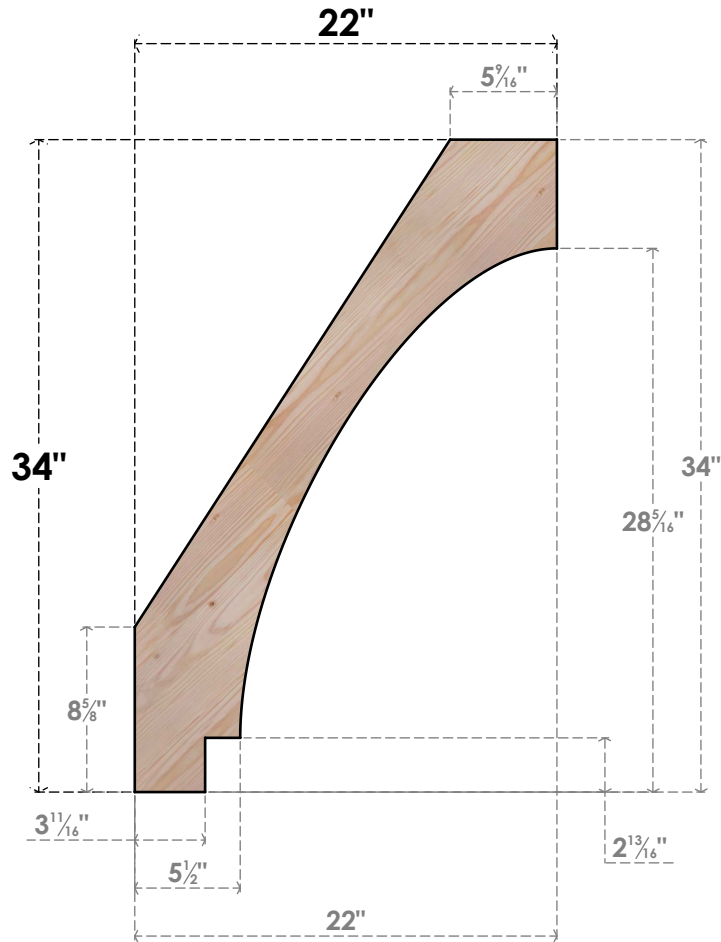

BRC06X22X34IMP00SDF

5 1/2"W X 22"D X 34"H IMPERIAL SMOOTH BRACE, DOUGLAS FIR

SIDE

FRONT

EKENA MILLWORK
 2300 WEST MAIN ST.
 CLARKSVILLE, TX 75426
 TOLL FREE: 866-607-0453
 WWW.EKENAMILLWORK.COM

NOTES

1. INSTALLATION TO BE COMPLETED IN ACCORDANCE WITH MANUFACTURER'S SPECIFICATIONS.
2. DRAWING MAY NOT BE TO SCALE
3. THIS DRAWING IS INTENDED FOR DESIGN AND PLANNING PURPOSES ONLY.
4. ALL INFORMATION CONTAINED HEREIN WAS CURRENT AT THE TIME OF DEVELOPMENT BUT MUST BE REVIEWED AND APPROVED BY THE PRODUCT MANUFACTURER TO BE CONSIDERED ACCURATE.
5. PRODUCTS ARE NOT KILN DRIED. THIS ITEM IS UNIQUE AND WILL CONTAIN THE NATURAL VARIATIONS THAT THE WOOD SPECIES OFFERS. THIS MAY RESULT IN VARIATIONS UP TO 1/4"